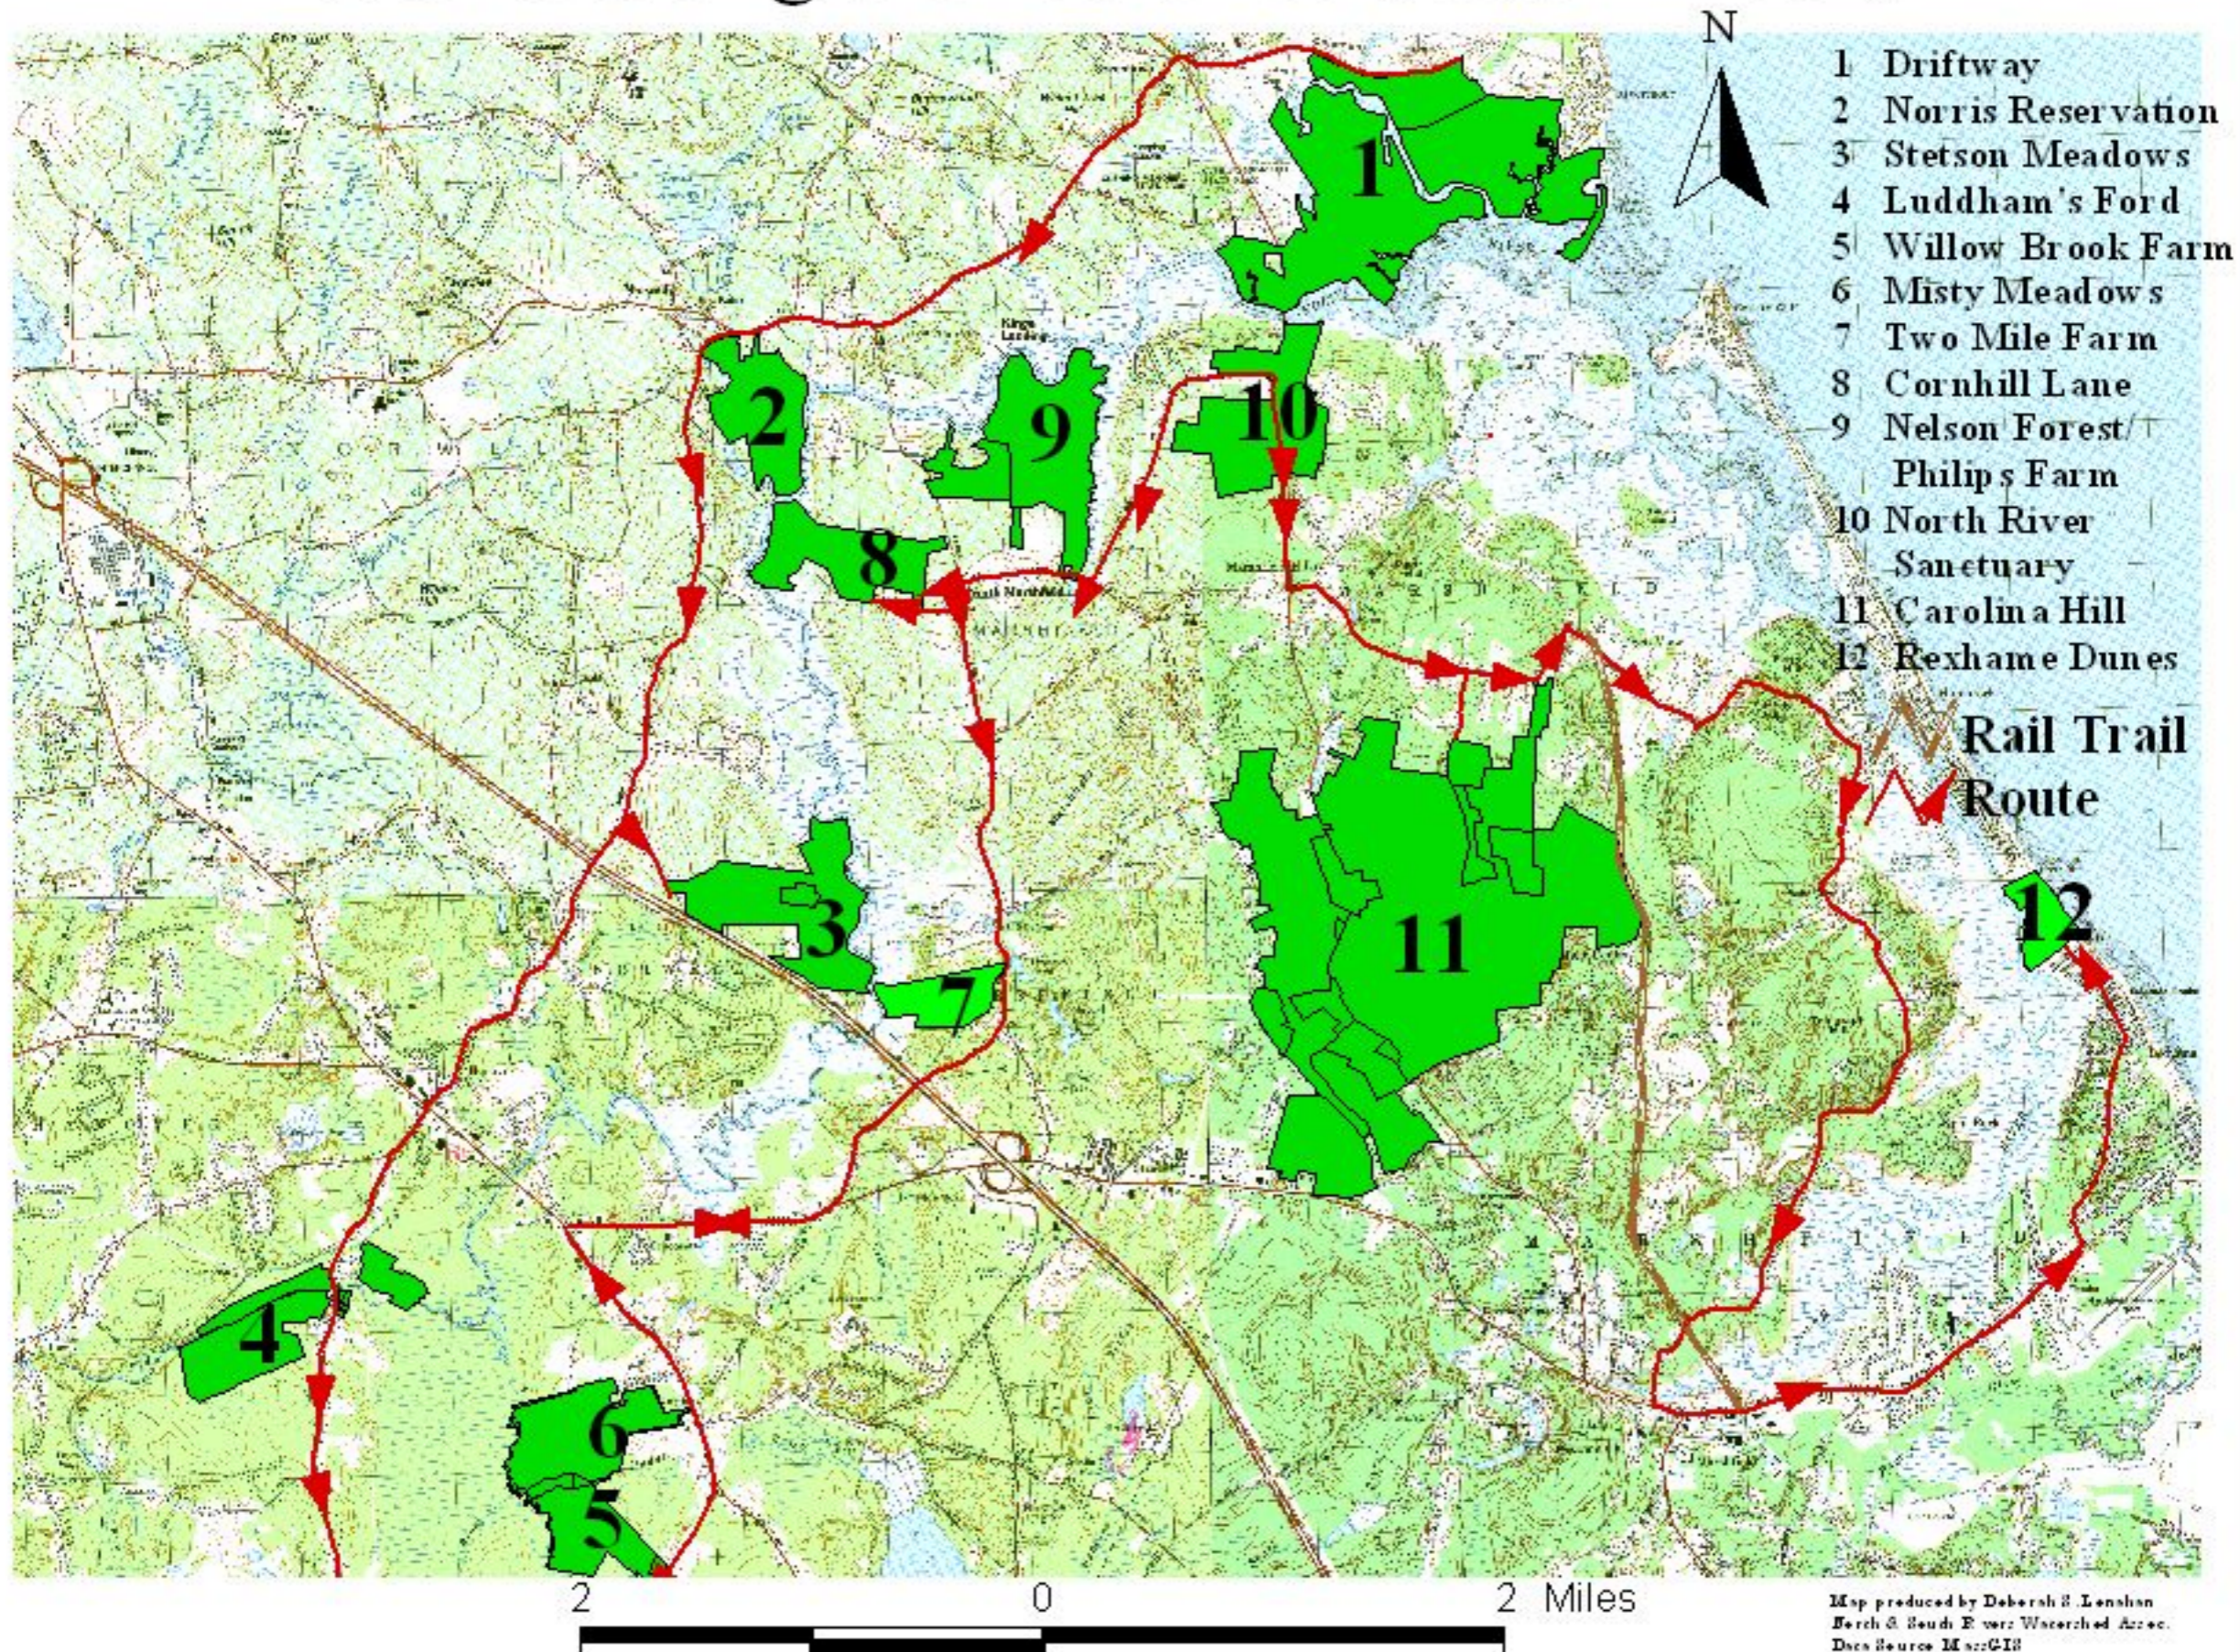

# Walks along the North & South Rivers

Map produced by Deborah S. Lonsban  
Berch & South E. vort Watershed Assoc.  
Data Source: M 2004  
January 22, 2004