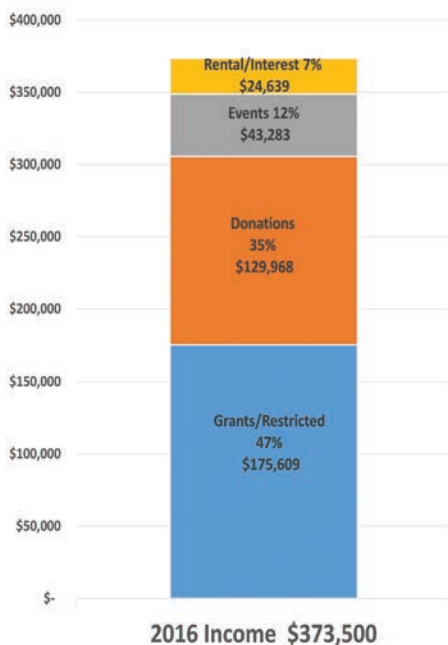

2016 NSRWA by the NUMBERS

Accomplished with
your support in 2016:

- **9 Miles** of stream habitat opened
- **60** Water quality samples monitored
- **1,416** Blue Mussels transplanted
- **3,111** Spawning Horseshoe Crabs counted
- **8,999** River Herring counted
- **2,500** students educated in Water All Around You
- **5,700** Pet waste education cards distributed
- **2,942** E-news recipients
- **768** WaterWatch Lecture Attendees
- **1,100** NSRWA members
- **477** volunteers
- **1,093** Intern hours