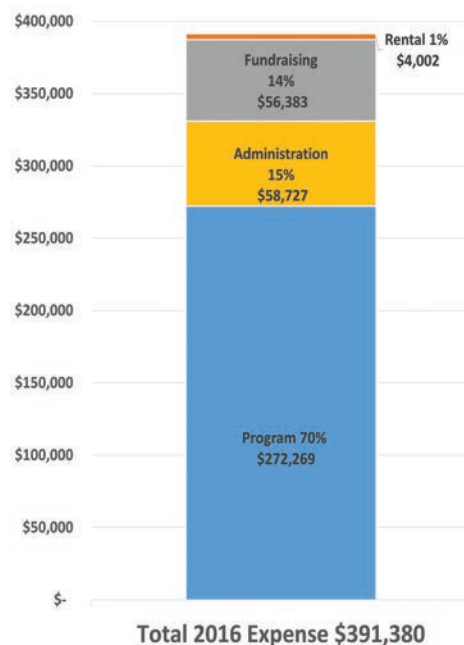

2016 NSRWA by the NUMBERS

Accomplished with
your support in 2016:

- **9 Miles** of stream habitat opened
- **60** Water quality samples monitored
- **1,416** Blue Mussels transplanted
- **3,111** Spawning Horseshoe Crabs counted
- **8,999** River Herring counted
- **2,500** students educated in Water All Around You
- **5,700** Pet waste education cards distributed
- **2,942** E-news recipients
- **768** WaterWatch Lecture Attendees
- **1,100** NSRWA members
- **477** volunteers
- **1,093** Intern hours