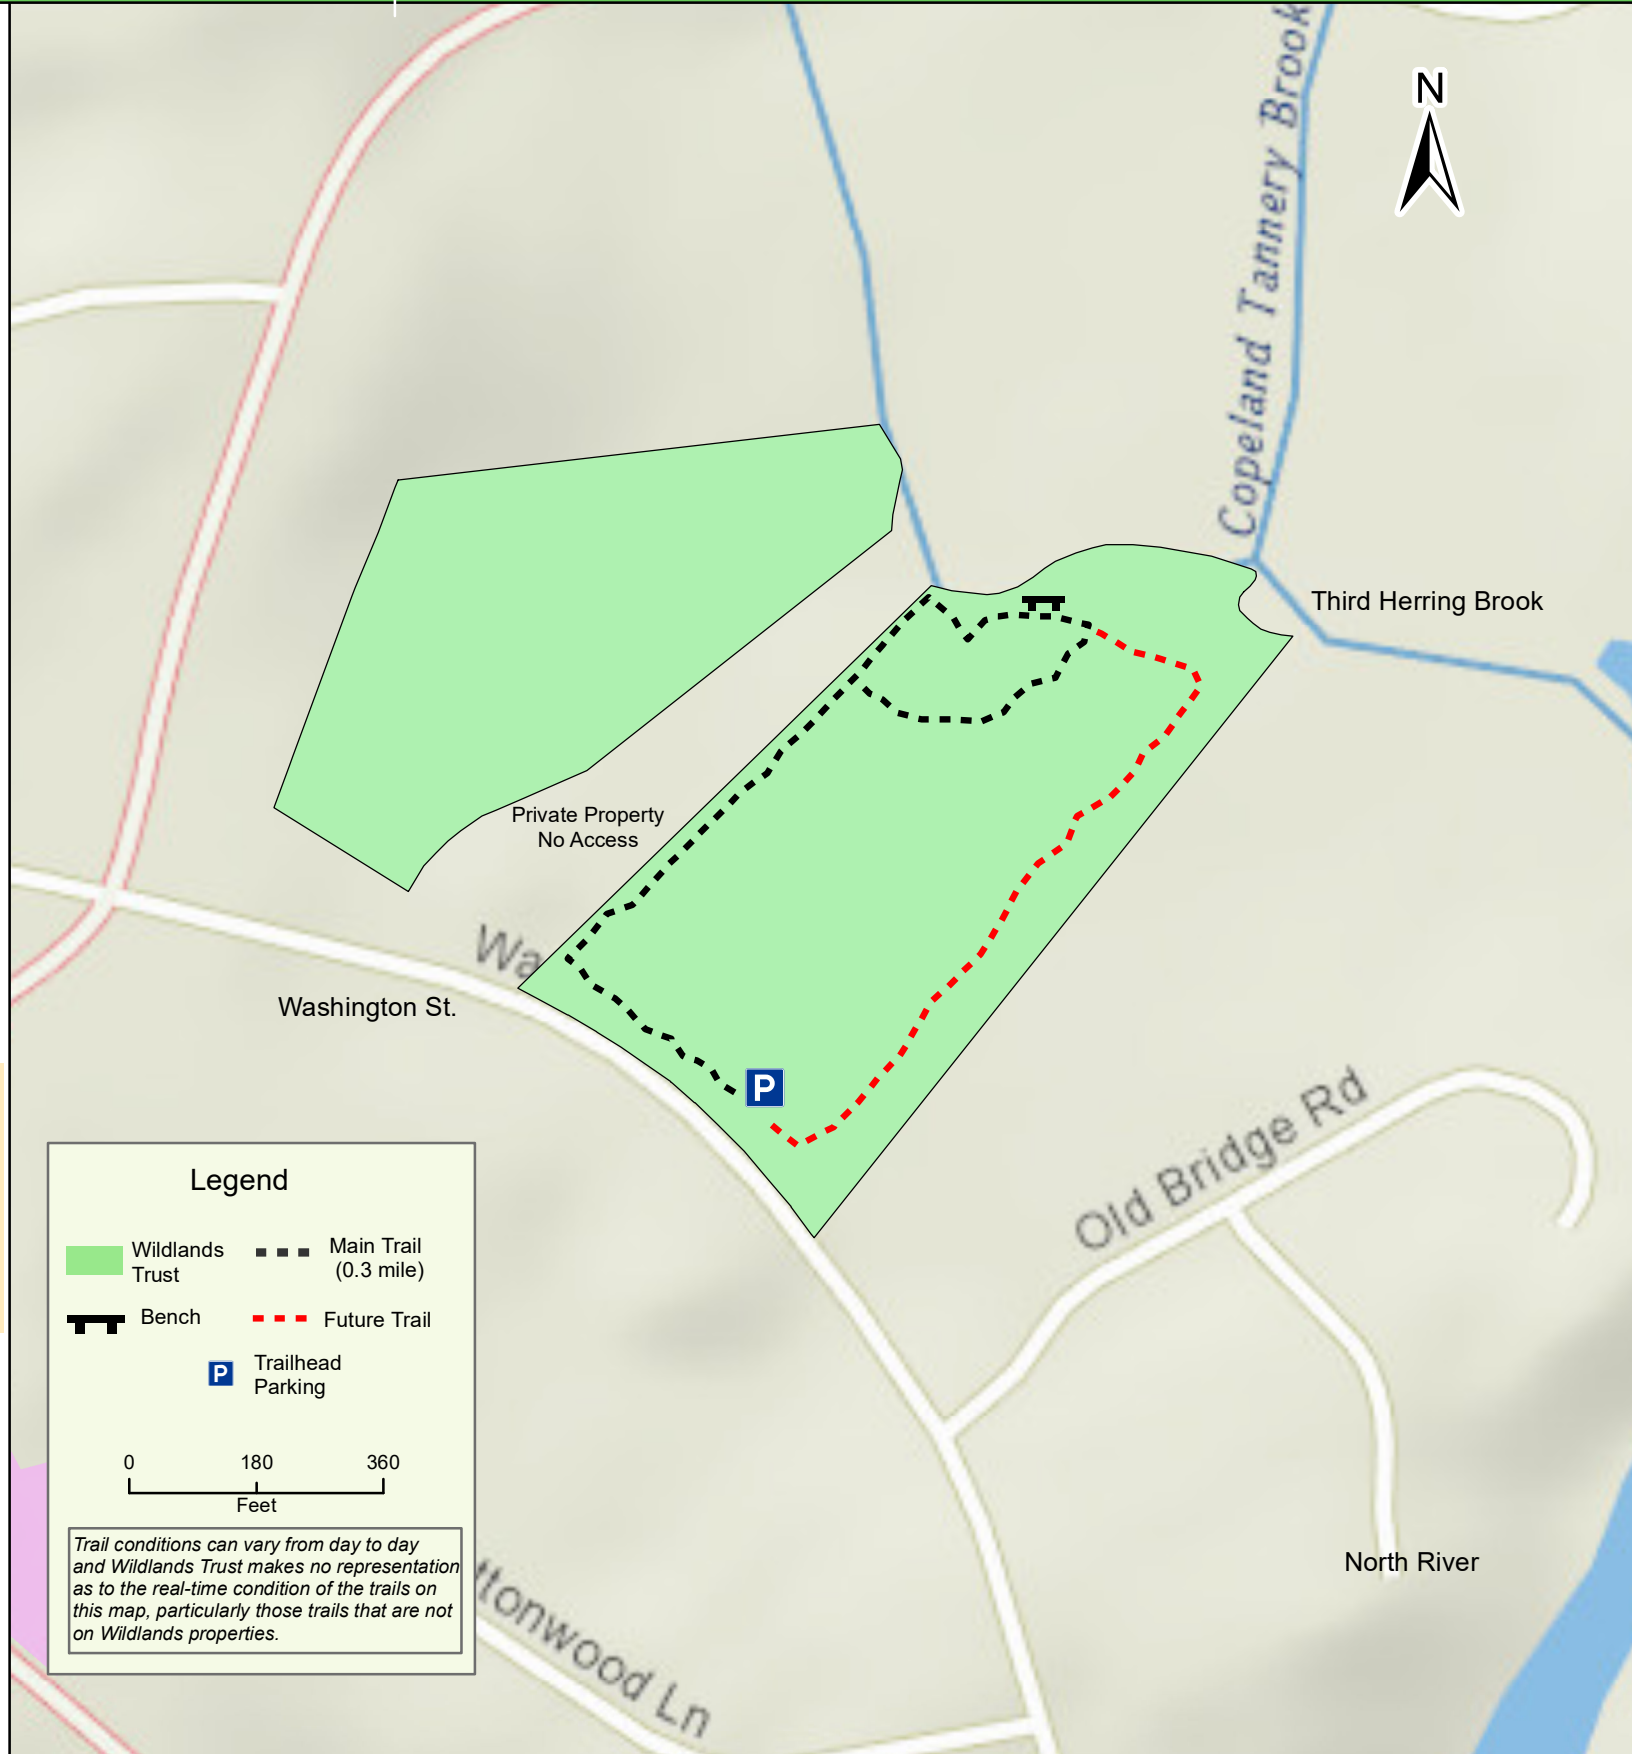

Sylvester Field Conservation Area

Hanover, MA

10 Acres

Legend

- Wildlands Trust
- Main Trail (0.3 mile)
- Bench
- Future Trail
- Trailhead Parking

Trail conditions can vary from day to day and Wildlands Trust makes no representation as to the real-time condition of the trails on this map, particularly those trails that are not on Wildlands properties.